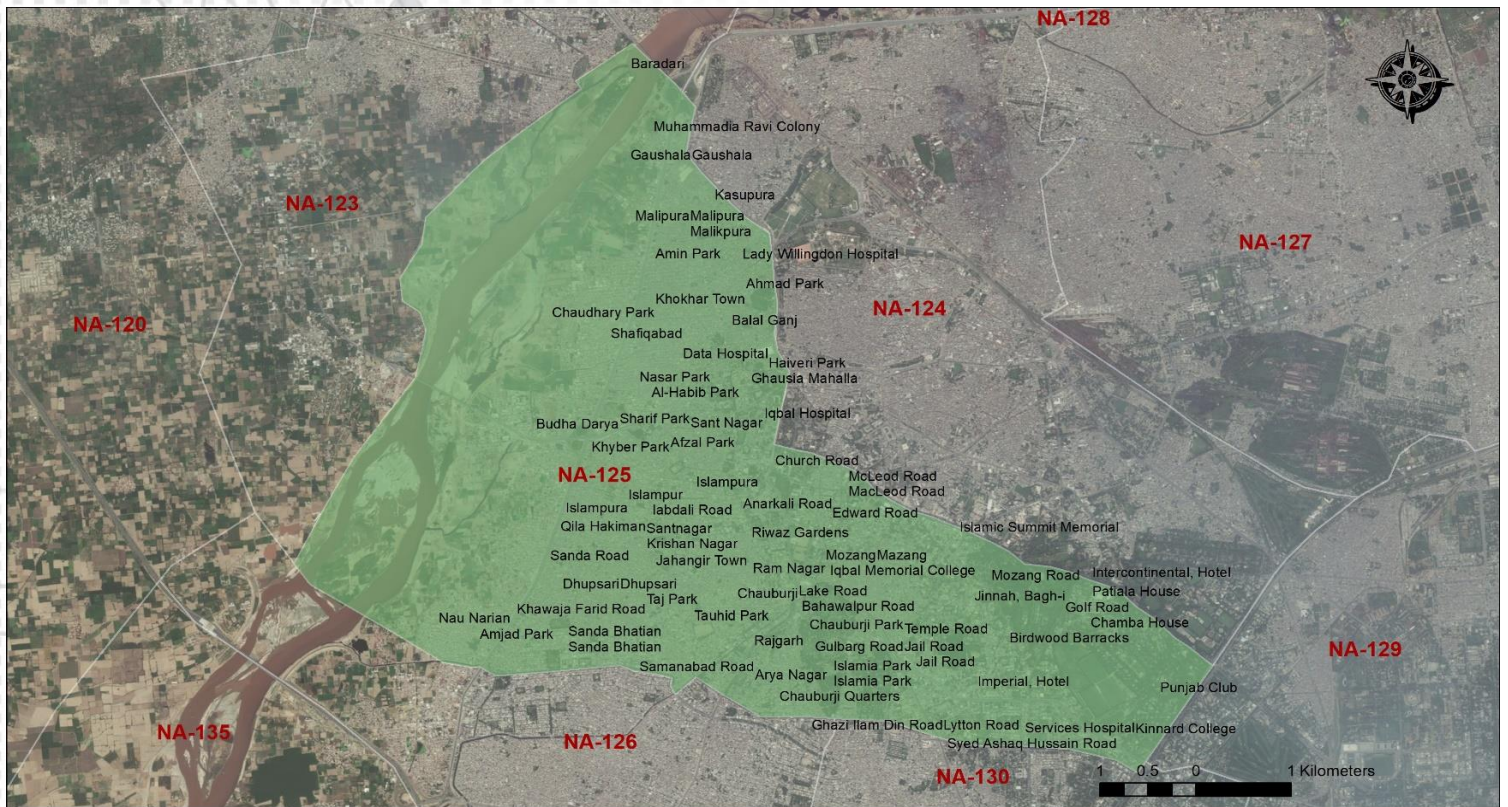

CONSTITUENCY PROFILE

NA-125 LAHORE-III

PUNJAB

CONSTITUENCY
POPULATION

786,096

VOTER STATISTICS

Male

268,154

Female

217,470

Total

485,624

62%

of the total population
are registered as voters

POLLING STATIONS

162

AVERAGE VOTER
AT POLLING STATION

1,394

AVERAGE VOTER
AT POLLING BOOTH

378

LIST OF CONTESTING CANDIDATES

#	Name	Name of Political Party
1	Hafiz Salman Butt	Muttahidda Majlis-e-Amal Pakistan
2	Rehana Ahmad	Independent
3	Zubair Kardar	Pakistan Peoples Party Parliamentarians
4	Samia Naz	Pak Sarzameen Party
5	Syed Zaeem Hussain Qadri	Independent
6	Muhammad Ajasam Sharif	Independent
7	Muhammad Imtiaz Choudhary	Independent
8	Muhammad Yaqoob Sheikh	Allah-o-Akbar Tehreek
9	Maryam Nawaz Sharif	Independent
10	Mamoona Hamid	Tehreek-e-Labaik Pakistan
11	Nawab Amber Shazada	Independent
12	Waheed Alam Khan	Pakistan Muslim League (Nawaz)
13	Waseem Ali Khan	Independent
14	Yasmin Raashid	Pakistan Tehreek-e-Insaf